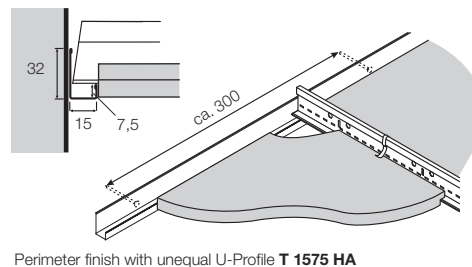

Perimeter Trims

Item Nr.	Description	Dimensions		Content / Carton		Weight / Carton kg
		length (mm)	thickness (mm)	pcs	lm	
T 2040 H WR A	C channel, colour RAL 9010	3050	0,50	20	61,00	18,10
T 2040 H SG A	C channel colour RAL 9006	3050	0,45	20	61,00	18,10
T 1575 HA	Unequal U-Profile, painted	3050	0,45	36	109,80	24,20
7856 H	F Upstand trim, painted, for 16 mm thick panels	3050	0,45	20	61,00	23,70
7852 H	F Upstand trim, painted, for 13 mm thick panels	3050	0,45	20	61,00	23,00

Perimeter Detailing