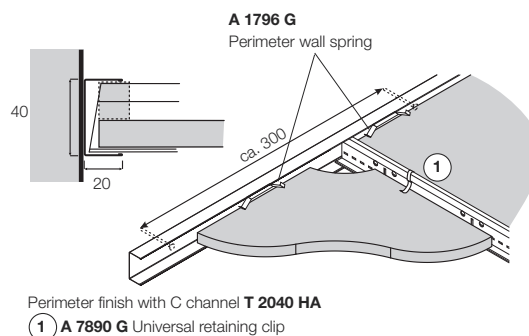

Perimeter Trims

Item Nr.	Description	Dimensions		Content / Carton		Weight / Carton kg
		length (mm)	thickness (mm)	pcs	lm	
T 2040 H WR A	C channel, colour RAL 9010	3050	0,50	20	61,00	18,10
T 2040 H SG A	C channel colour RAL 9006	3050	0,45	20	61,00	18,10
T 1575 HA	Unequal U-Profile, painted	3050	0,45	36	109,80	24,20
7856 H	F Upstand trim, painted, for 16 mm thick panels	3050	0,45	20	61,00	23,70
7852 H	F Upstand trim, painted, for 13 mm thick panels	3050	0,45	20	61,00	23,00

Perimeter Detailing