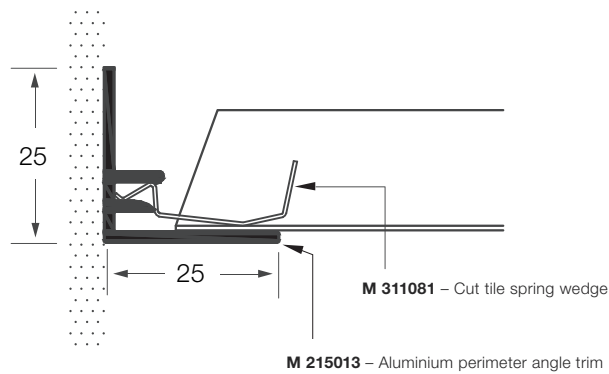

All measurements in millimetres. All sizes are nominal.

Perimeter Trims

Item Nr.	Description	Dimensions		Content / Carton		Weight / Carton kg
		length (mm)	thickness (mm)	pcs	lm	
T 2040 H WR A	C channel, colour RAL 9010	3050	0,50	20	61,00	18,10
T 2040 H SG A	C channel colour RAL 9006	3050	0,45	20	61,00	18,10
T 1575 HA	Unequal U-Profile, painted	3050	0,45	36	109,80	24,20
7856 H	F Upstand trim, painted, for 16 mm thick panels	3050	0,45	20	61,00	23,70
7852 H	F Upstand trim, painted, for 13 mm thick panels	3050	0,45	20	61,00	23,00

Perimeter Detailing

PERIMETER SOLUTIONS

Metal suspension system.

Perimeter Trims for Metal Ceilings

Item Nr.	Description	Dimensions length (mm)	Content / Carton		Weight / Carton
			pcs	lm	kg
	T 2040 H WR A Perimeter channel RAL 9010 20x40 mm	3050	20	61,00	18,10
	C 1803 H Perimeter wedge	200	100	-	5,00
	M 215013 Perimeter trim RAL 9010 25x25 mm	4000	10	40,00	8,00
	M 215014 Shadowline RAL9010 20x20x20x25 mm	4000	10	40,00	13,50
	M 215015 Shadowline RAL9010 20x15x10x25 mm	4000	10	40,00	11,00
	M 311081 Cut tile spring wedge	40	100	-	0,30

Perimeter trims also available in Global White.

Perimeter Detailing for Metal Ceilings

Cut Tile Spring Wedge **M 311081** -
1-2 pieces per 300mm of perimeter trim.
Perimeter wedge **C 1803 H** -
1 piece per 300mm of perimeter trim.

All measurements in millimetres. All sizes are nominal.

Availability of products may vary according to location.
Please contact **Armstrong Technical Sales** for further details.

UNITED KINGDOM / REPUBLIC OF IRELAND
Armstrong World Industries Ltd.