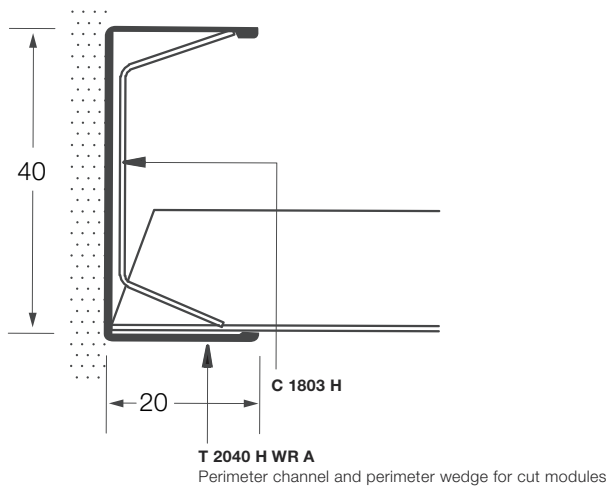

All measurements in millimetres. All sizes are nominal.

Perimeter Trims

Item Nr.	Description	Dimensions		Content / Carton		Weight / Carton kg
		length (mm)	thickness (mm)	pcs	lm	
T 2040 H WR A	C channel, colour RAL 9010	3050	0,50	20	61,00	18,10
T 2040 H SG A	C channel colour RAL 9006	3050	0,45	20	61,00	18,10
T 1575 HA	Unequal U-Profile, painted	3050	0,45	36	109,80	24,20
7856 H	F Upstand trim, painted, for 16 mm thick panels	3050	0,45	20	61,00	23,70
7852 H	F Upstand trim, painted, for 13 mm thick panels	3050	0,45	20	61,00	23,00

Perimeter Detailing

PERIMETER SOLUTIONS

Metal suspension system.

Perimeter Trims for Metal Ceilings

Item Nr.	Description	Dimensions length (mm)	Content / Carton		Weight / Carton
			pcs	lm	kg
	T 2040 H WR A Perimeter channel RAL 9010 20x40 mm	3050	20	61,00	18,10
	C 1803 H Perimeter wedge	200	100	-	5,00
	M 215013 Perimeter trim RAL 9010 25x25 mm	4000	10	40,00	8,00
	M 215014 Shadowline RAL9010 20x20x20x25 mm	4000	10	40,00	13,50
	M 215015 Shadowline RAL9010 20x15x10x25 mm	4000	10	40,00	11,00
	M 311081 Cut tile spring wedge	40	100	-	0,30

Perimeter trims also available in Global White.

Perimeter Detailing for Metal Ceilings

Cut Tile Spring Wedge **M 311081** -
1-2 pieces per 300mm of perimeter trim.
Perimeter wedge **C 1803 H** -
1 piece per 300mm of perimeter trim.

All measurements in millimetres. All sizes are nominal.

Availability of products may vary according to location.
Please contact **Armstrong Technical Sales** for further details.

UNITED KINGDOM / REPUBLIC OF IRELAND
Armstrong World Industries Ltd.