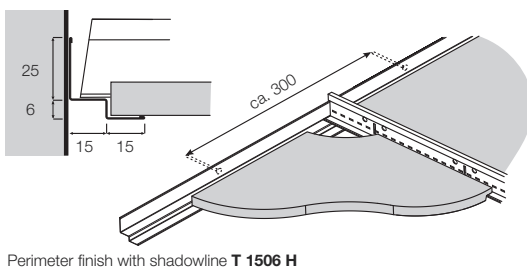

Perimeter Trims

Item Nr.	Description	Dimensions		Content / Carton		Weight / Carton kg
		length (mm)	thickness (mm)	pcs	lm	
T 2040 H WR A	C channel, colour RAL 9010	3050	0,50	20	61,00	18,10
T 2040 H SG A	C channel colour RAL 9006	3050	0,45	20	61,00	18,10
T 1575 HA	Unequal U-Profile, painted	3050	0,45	36	109,80	24,20
7856 H	F Upstand trim, painted, for 16 mm thick panels	3050	0,45	20	61,00	23,70
7852 H	F Upstand trim, painted, for 13 mm thick panels	3050	0,45	20	61,00	23,00

Perimeter Detailing