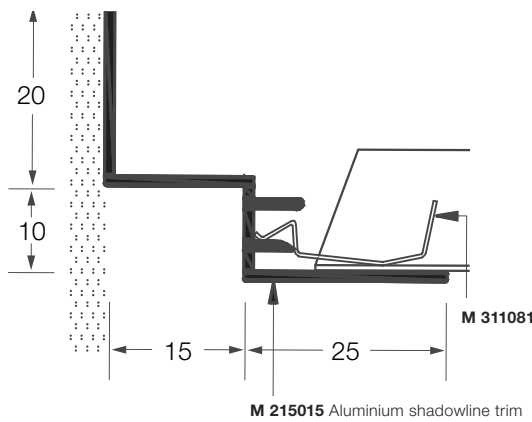

All measurements in millimetres. All sizes are nominal.

Perimeter Trims

Item Nr.	Description	Dimensions		Content / Carton		Weight / Carton kg
		length (mm)	thickness (mm)	pcs	lm	
T 2040 H WR A	C channel, colour RAL 9010	3050	0,50	20	61,00	18,10
T 2040 H SG A	C channel colour RAL 9006	3050	0,45	20	61,00	18,10
T 1575 HA	Unequal U-Profile, painted	3050	0,45	36	109,80	24,20
7856 H	F Upstand trim, painted, for 16 mm thick panels	3050	0,45	20	61,00	23,70
7852 H	F Upstand trim, painted, for 13 mm thick panels	3050	0,45	20	61,00	23,00

Perimeter Detailing

PERIMETER SOLUTIONS

Metal suspension system.

Perimeter Trims for Metal Ceilings

Item Nr.	Description	Dimensions length (mm)	Content / Carton		Weight / Carton
			pcs	lm	kg
	T 2040 H WR A Perimeter channel RAL 9010 20x40 mm	3050	20	61,00	18,10
	C 1803 H Perimeter wedge	200	100	-	5,00
	M 215013 Perimeter trim RAL 9010 25x25 mm	4000	10	40,00	8,00
	M 215014 Shadowline RAL9010 20x20x20x25 mm	4000	10	40,00	13,50
	M 215015 Shadowline RAL9010 20x15x10x25 mm	4000	10	40,00	11,00
	M 311081 Cut tile spring wedge	40	100	-	0,30

Perimeter trims also available in Global White.

Perimeter Detailing for Metal Ceilings

Cut Tile Spring Wedge **M 311081** -
1-2 pieces per 300mm of perimeter trim.
Perimeter wedge **C 1803 H** -
1 piece per 300mm of perimeter trim.

All measurements in millimetres. All sizes are nominal.

Availability of products may vary according to location.
Please contact **Armstrong Technical Sales** for further details.

UNITED KINGDOM / REPUBLIC OF IRELAND
Armstrong World Industries Ltd.