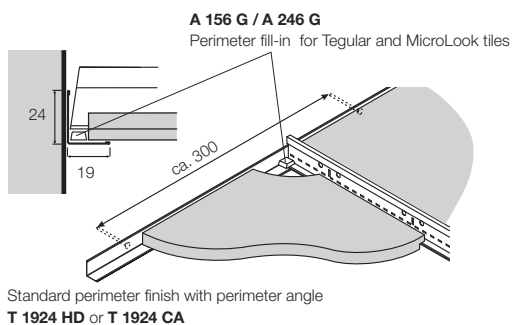

Perimeter Trims

Item Nr.	Description	Dimensions		Content / Carton		Weight / Carton kg
		length (mm)	thickness (mm)	pcs	lm	
T 2040 H WR A	C channel, colour RAL 9010	3050	0,50	20	61,00	18,10
T 2040 H SG A	C channel colour RAL 9006	3050	0,45	20	61,00	18,10
T 1575 HA	Unequal U-Profile, painted	3050	0,45	36	109,80	24,20
7856 H	F Upstand trim, painted, for 16 mm thick panels	3050	0,45	20	61,00	23,70
7852 H	F Upstand trim, painted, for 13 mm thick panels	3050	0,45	20	61,00	23,00

Perimeter Detailing