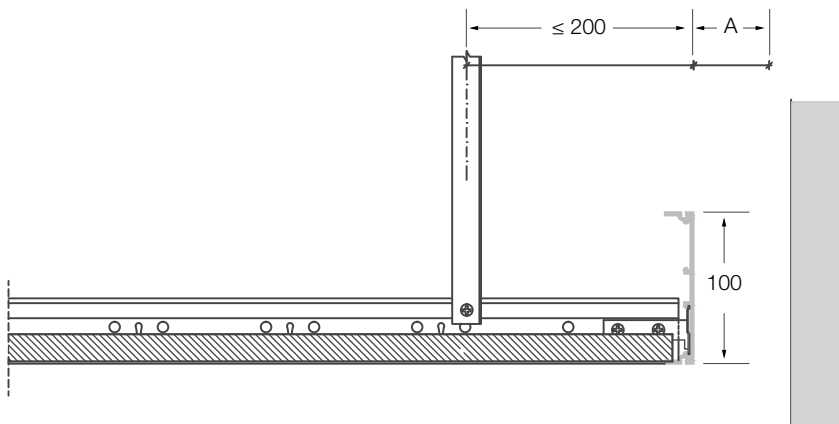

System Drawing

(1) Also available in colour RAL 9010 (WR)

UNITED KINGDOM / REPUBLIC OF IRELAND
Armstrong World Industries Ltd.

Building Products Division
Armstrong House
38 Market Square
Uxbridge UB8 1NG

Tel : 0800 371849 (UK) **FREEPHONE**
1800 409002 (ROI)

Fax : +44 (0) 1895 274287
e-mail : sales-support@armstrong.com

www.armstrong-ceilings.co.uk
www.armstrong-ceilings.ie
www.armstrong.eu