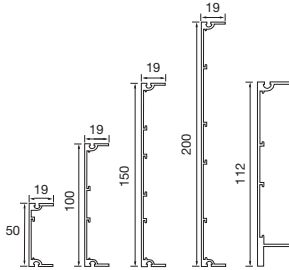

AXIOM PROFILES

Available in 5 heights with a plasterboard trim section, Axiom Profiles are compatible with 24 mm and 15 mm grid systems including designer grid.

Axiom Profiles

Item Nr.	Description	Dimensions		Content / Carton		Weight / Carton kg	Cartons / Pallet
		length (mm)	height (mm)	pcs	lm		
52 42 06 G ⁽¹⁾	Axiom Profiles 50 mm	3000	50	5	15,00	7,80	60
54 42 06 G ⁽¹⁾	Axiom Profiles 100 mm	3000	100	5	15,00	11,20	36
56 42 06 G ⁽¹⁾	Axiom Profiles 150 mm	3000	150	5	15,00	14,70	30
58 42 06 G ⁽¹⁾	Axiom Profiles 200 mm	3000	200	5	15,00	17,80	24
55 14 11 G ⁽¹⁾	Axiom Vector Profiles 112 mm	3000	112	5	15,00	12,20	15
T 3213 H ⁽¹⁾	Profile plasterboard trim	3000	18,5	10	30,00	5,80	36

Accessories for Axiom Profiles

Item Nr.	Description	Dimensions height (mm)	Content / Carton		Weight / Carton kg
			pcs	lm	
A 334 G ⁽¹⁾	Axiom Profiles corner post 50 mm	50	2		0,30
A 335 G ⁽¹⁾	Axiom Profiles corner post 100 mm	100	2		0,50
A 336 G ⁽¹⁾	Axiom Profiles corner post 150 mm	150	2		0,70
A 337 G ⁽¹⁾	Axiom Profiles corner post 200 mm	200	2		0,90
A 345 G ⁽¹⁾	Axiom Vector corner post 112 mm	112	2		0,60
A 340 G	Axiom universal corner clip		100		2,10
A 338 G	Axiom universal splice plate		100		2,10
A 339 G	Axiom universal T bar connector clip		100		2,10
A 344 G	Axiom universal hanging clip		100		2,10

(1) Also available in colour RAL 9010 (WR)

System Drawing

(1) Also available in colour RAL 9010 (WR)

UNITED KINGDOM / REPUBLIC OF IRELAND
Armstrong World Industries Ltd.

Building Products Division
Armstrong House
38 Market Square
Uxbridge UB8 1NG