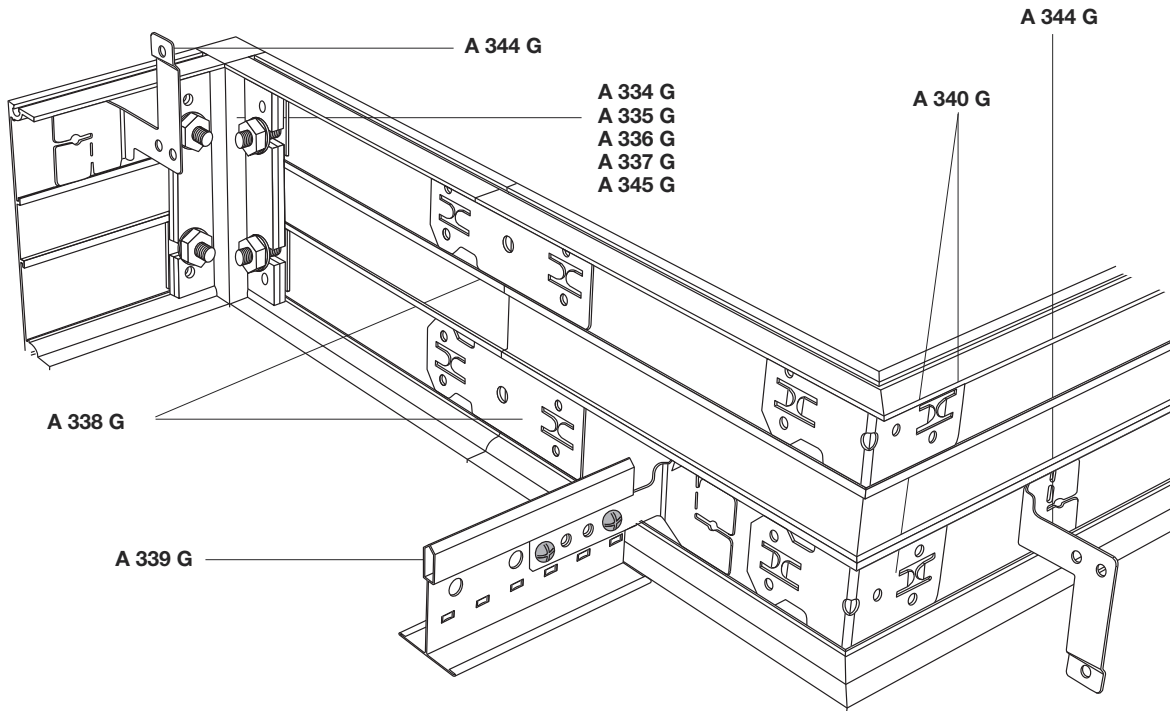

System Drawing

(1) Also available in colour RAL 9010 (WR)

UNITED KINGDOM / REPUBLIC OF IRELAND
Armstrong World Industries Ltd.

Building Products Division
Armstrong House
38 Market Square
Uxbridge UB8 1NG

Tel : 0800 371849 (UK) **FREEPHONE**
1800 409002 (ROI)

Fax : +44 (0) 1895 274287
e-mail : sales-support@armstrong.com

www.armstrong-ceilings.co.uk
www.armstrong-ceilings.ie
www.armstrong.eu